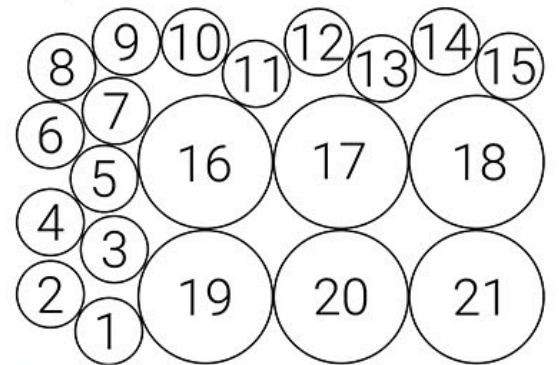

COMBO PALETTE

Choose your own layout

Option 1

Option 4

Option 2

Option 5

Option 3

Option 6